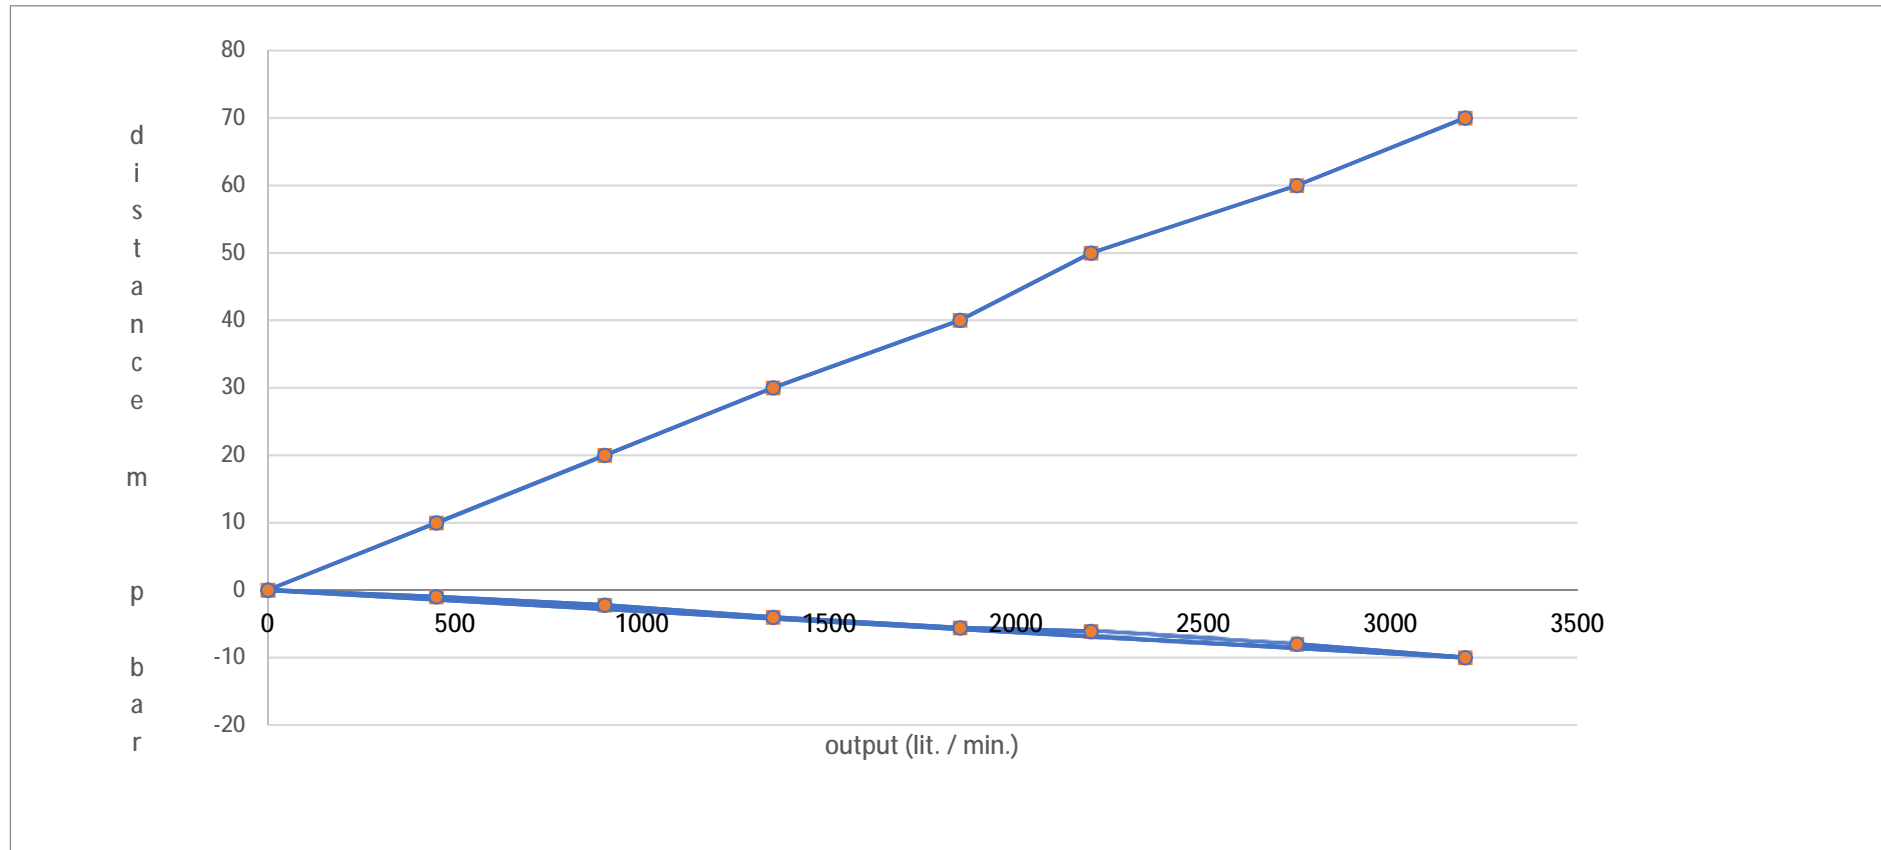

# Flow performance curve EMPL Monitor WT3200

EMPL Fahrzeugwerk GmbH  
Gewerbestraße 12 • A-6272 Kaltenbach  
T: +43 / 5283 / 501-0 • F: +43 / 5283 / 501-909  
E: info@empl.at

Monitor performance at wind calm conditions, Monitor elevation 32°, water temperature 20°